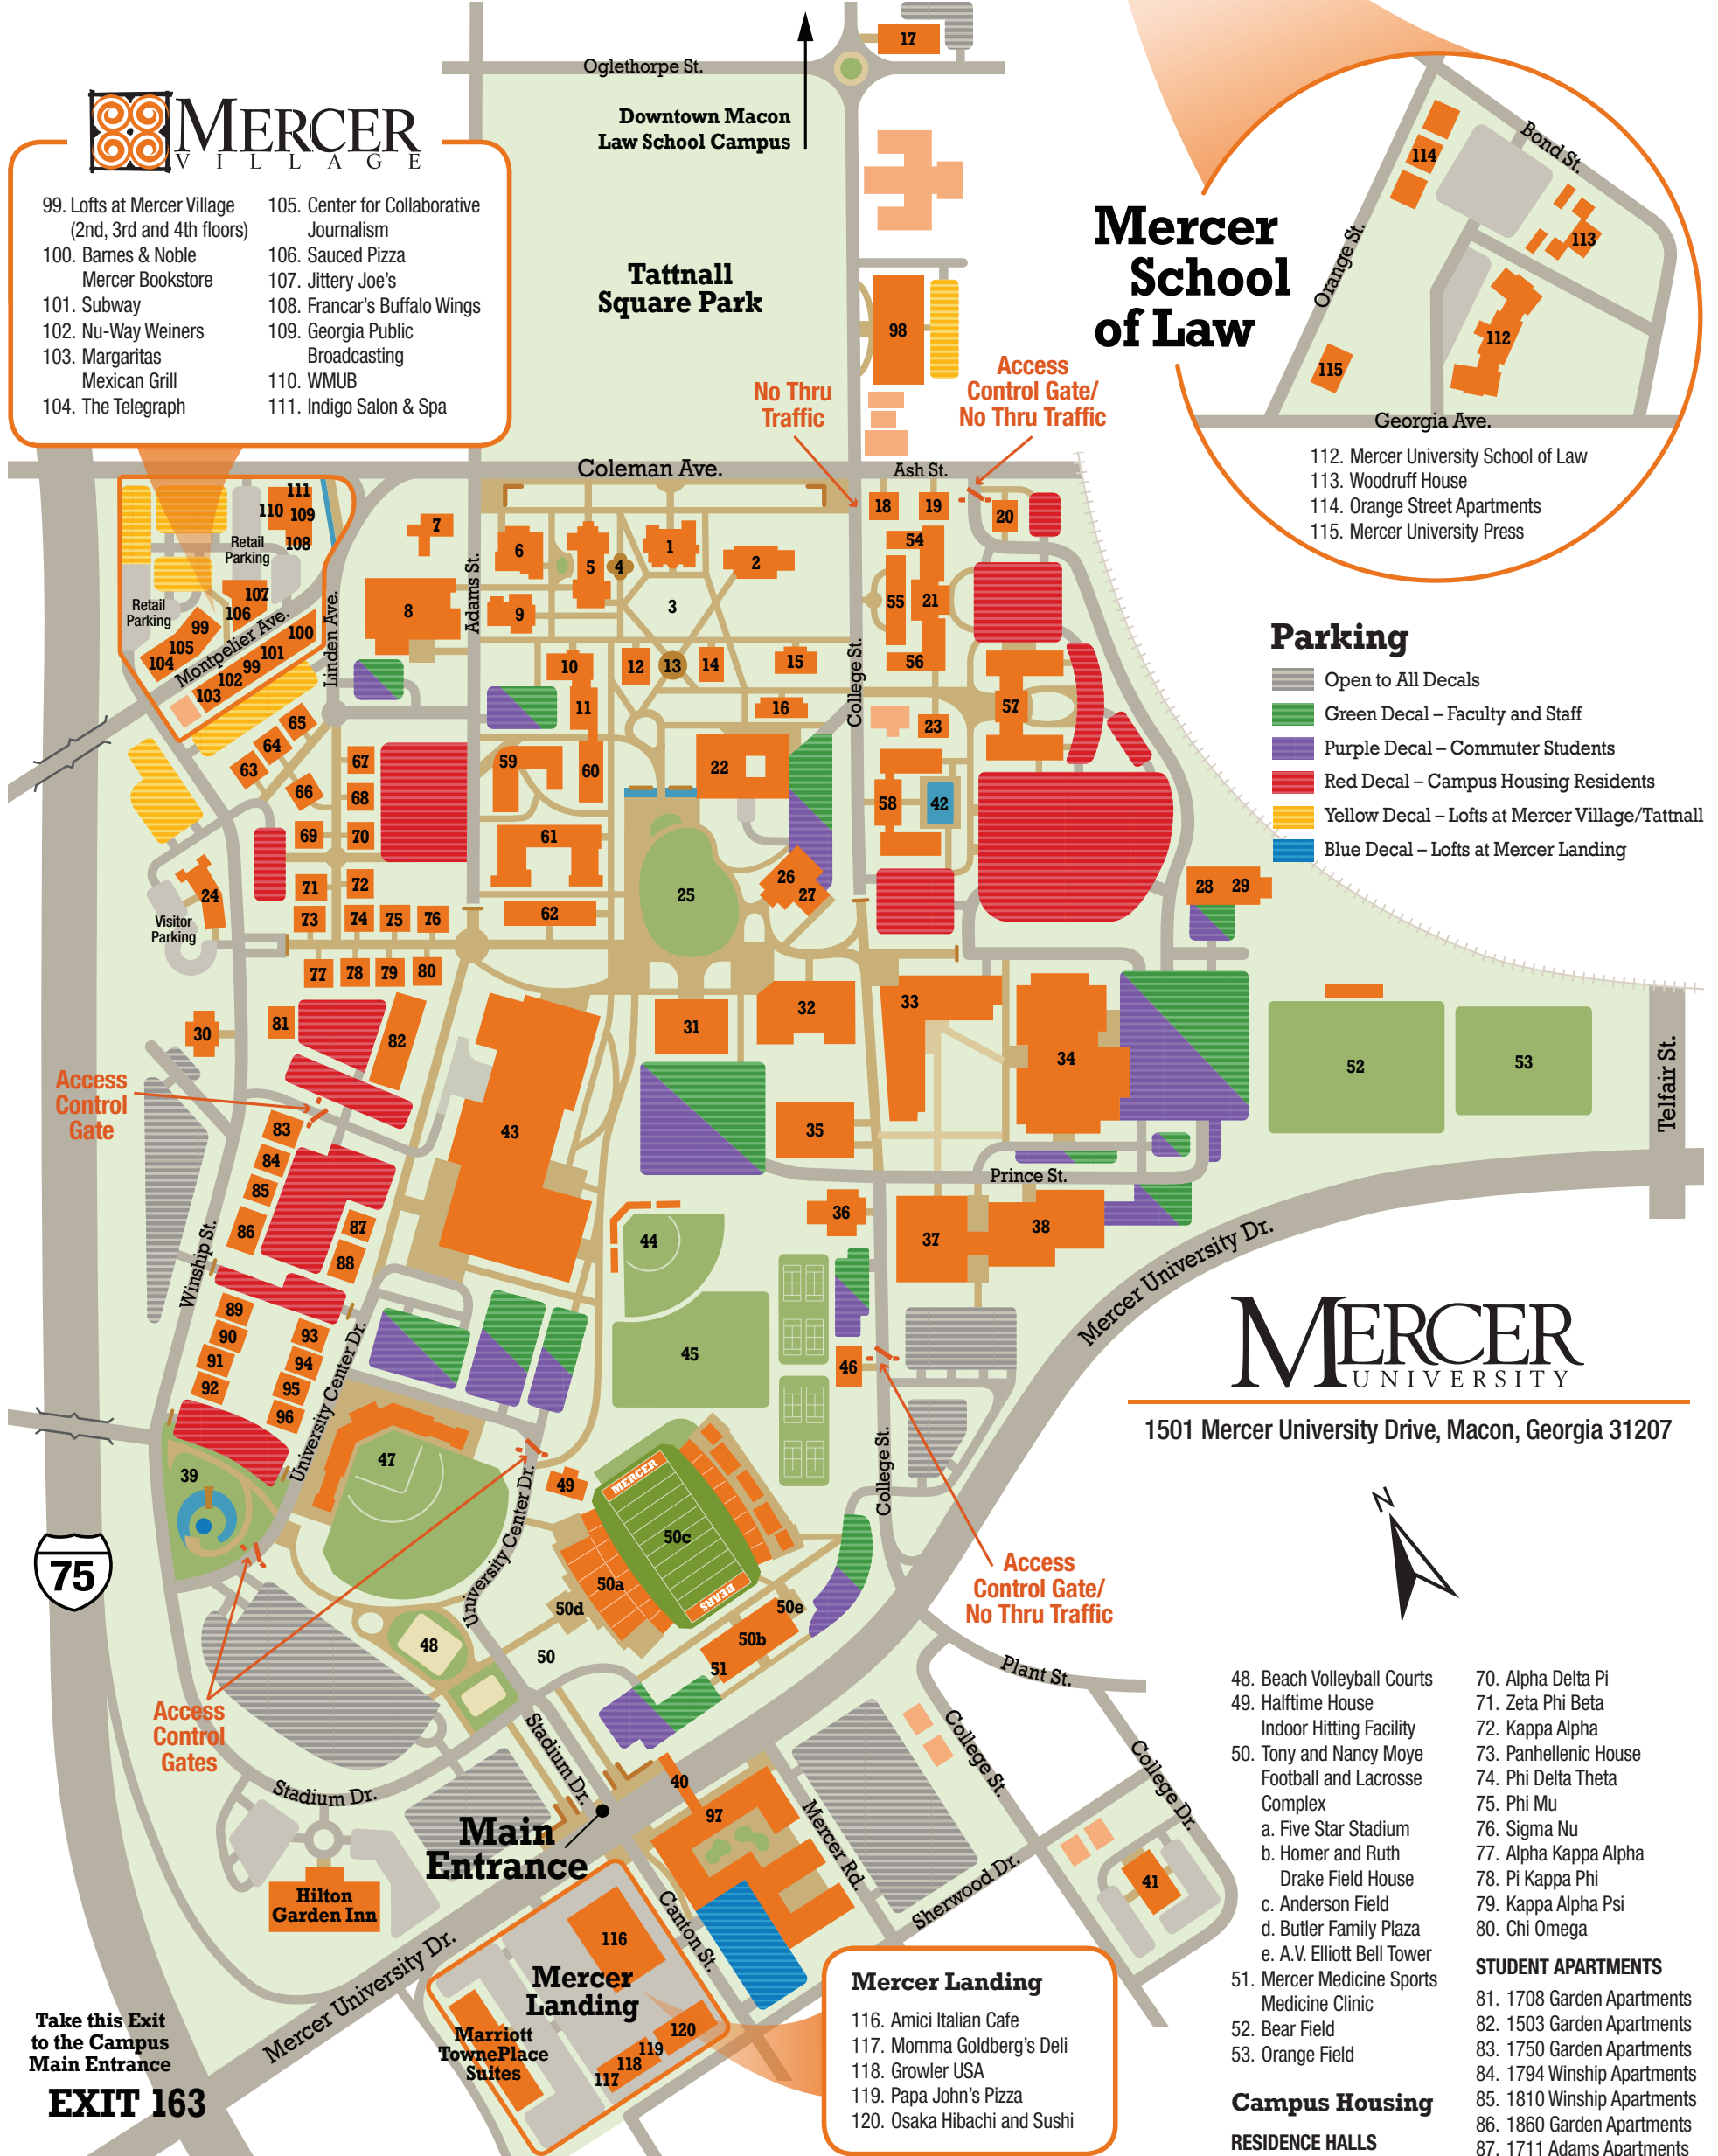

# Mercer University Macon Campus

- 99. Lofts at Mercer Village (2nd, 3rd and 4th floors)
- 100. Barnes & Noble Mercer Bookstore
- 101. Subway
- 102. Nu-Way Weiners
- 103. Margaritas Mexican Grill
- 104. The Telegraph
- 105. Center for Collaborative Journalism
- 106. Sourced Pizza
- 107. Jittery Joe's
- 108. Francar's Buffalo Wings
- 109. Georgia Public Broadcasting
- 110. WMUB
- 111. Indigo Salon & Spa

## Parking

- Open to All Decals
- Green Decal – Faculty and Staff
- Purple Decal – Commuter Students
- Red Decal – Campus Housing Residents
- Yellow Decal – Lofts at Mercer Village/Tattnall
- Blue Decal – Lofts at Mercer Landing

## Connell Student Center

- Fresh Food Company
- Which Wich Superior Sandwiches
- 23. Upward Bound/EOC
- 24. Emily Parker Myers Admissions and Welcome Center
- 25. Cruz Plaza
- 26. Penfield Hall
- 27. Penfield Annex
- Academic and Advising Services
- ROTC
- 28. Auxiliary Services
- 29. Information Technology Help Desk

## Mercer Landing

- 116. Amici Italian Cafe
- 117. Momma Goldberg's Deli
- 118. Growler USA
- 119. Papa John's Pizza
- 120. Osaka Hibachi and Sushi