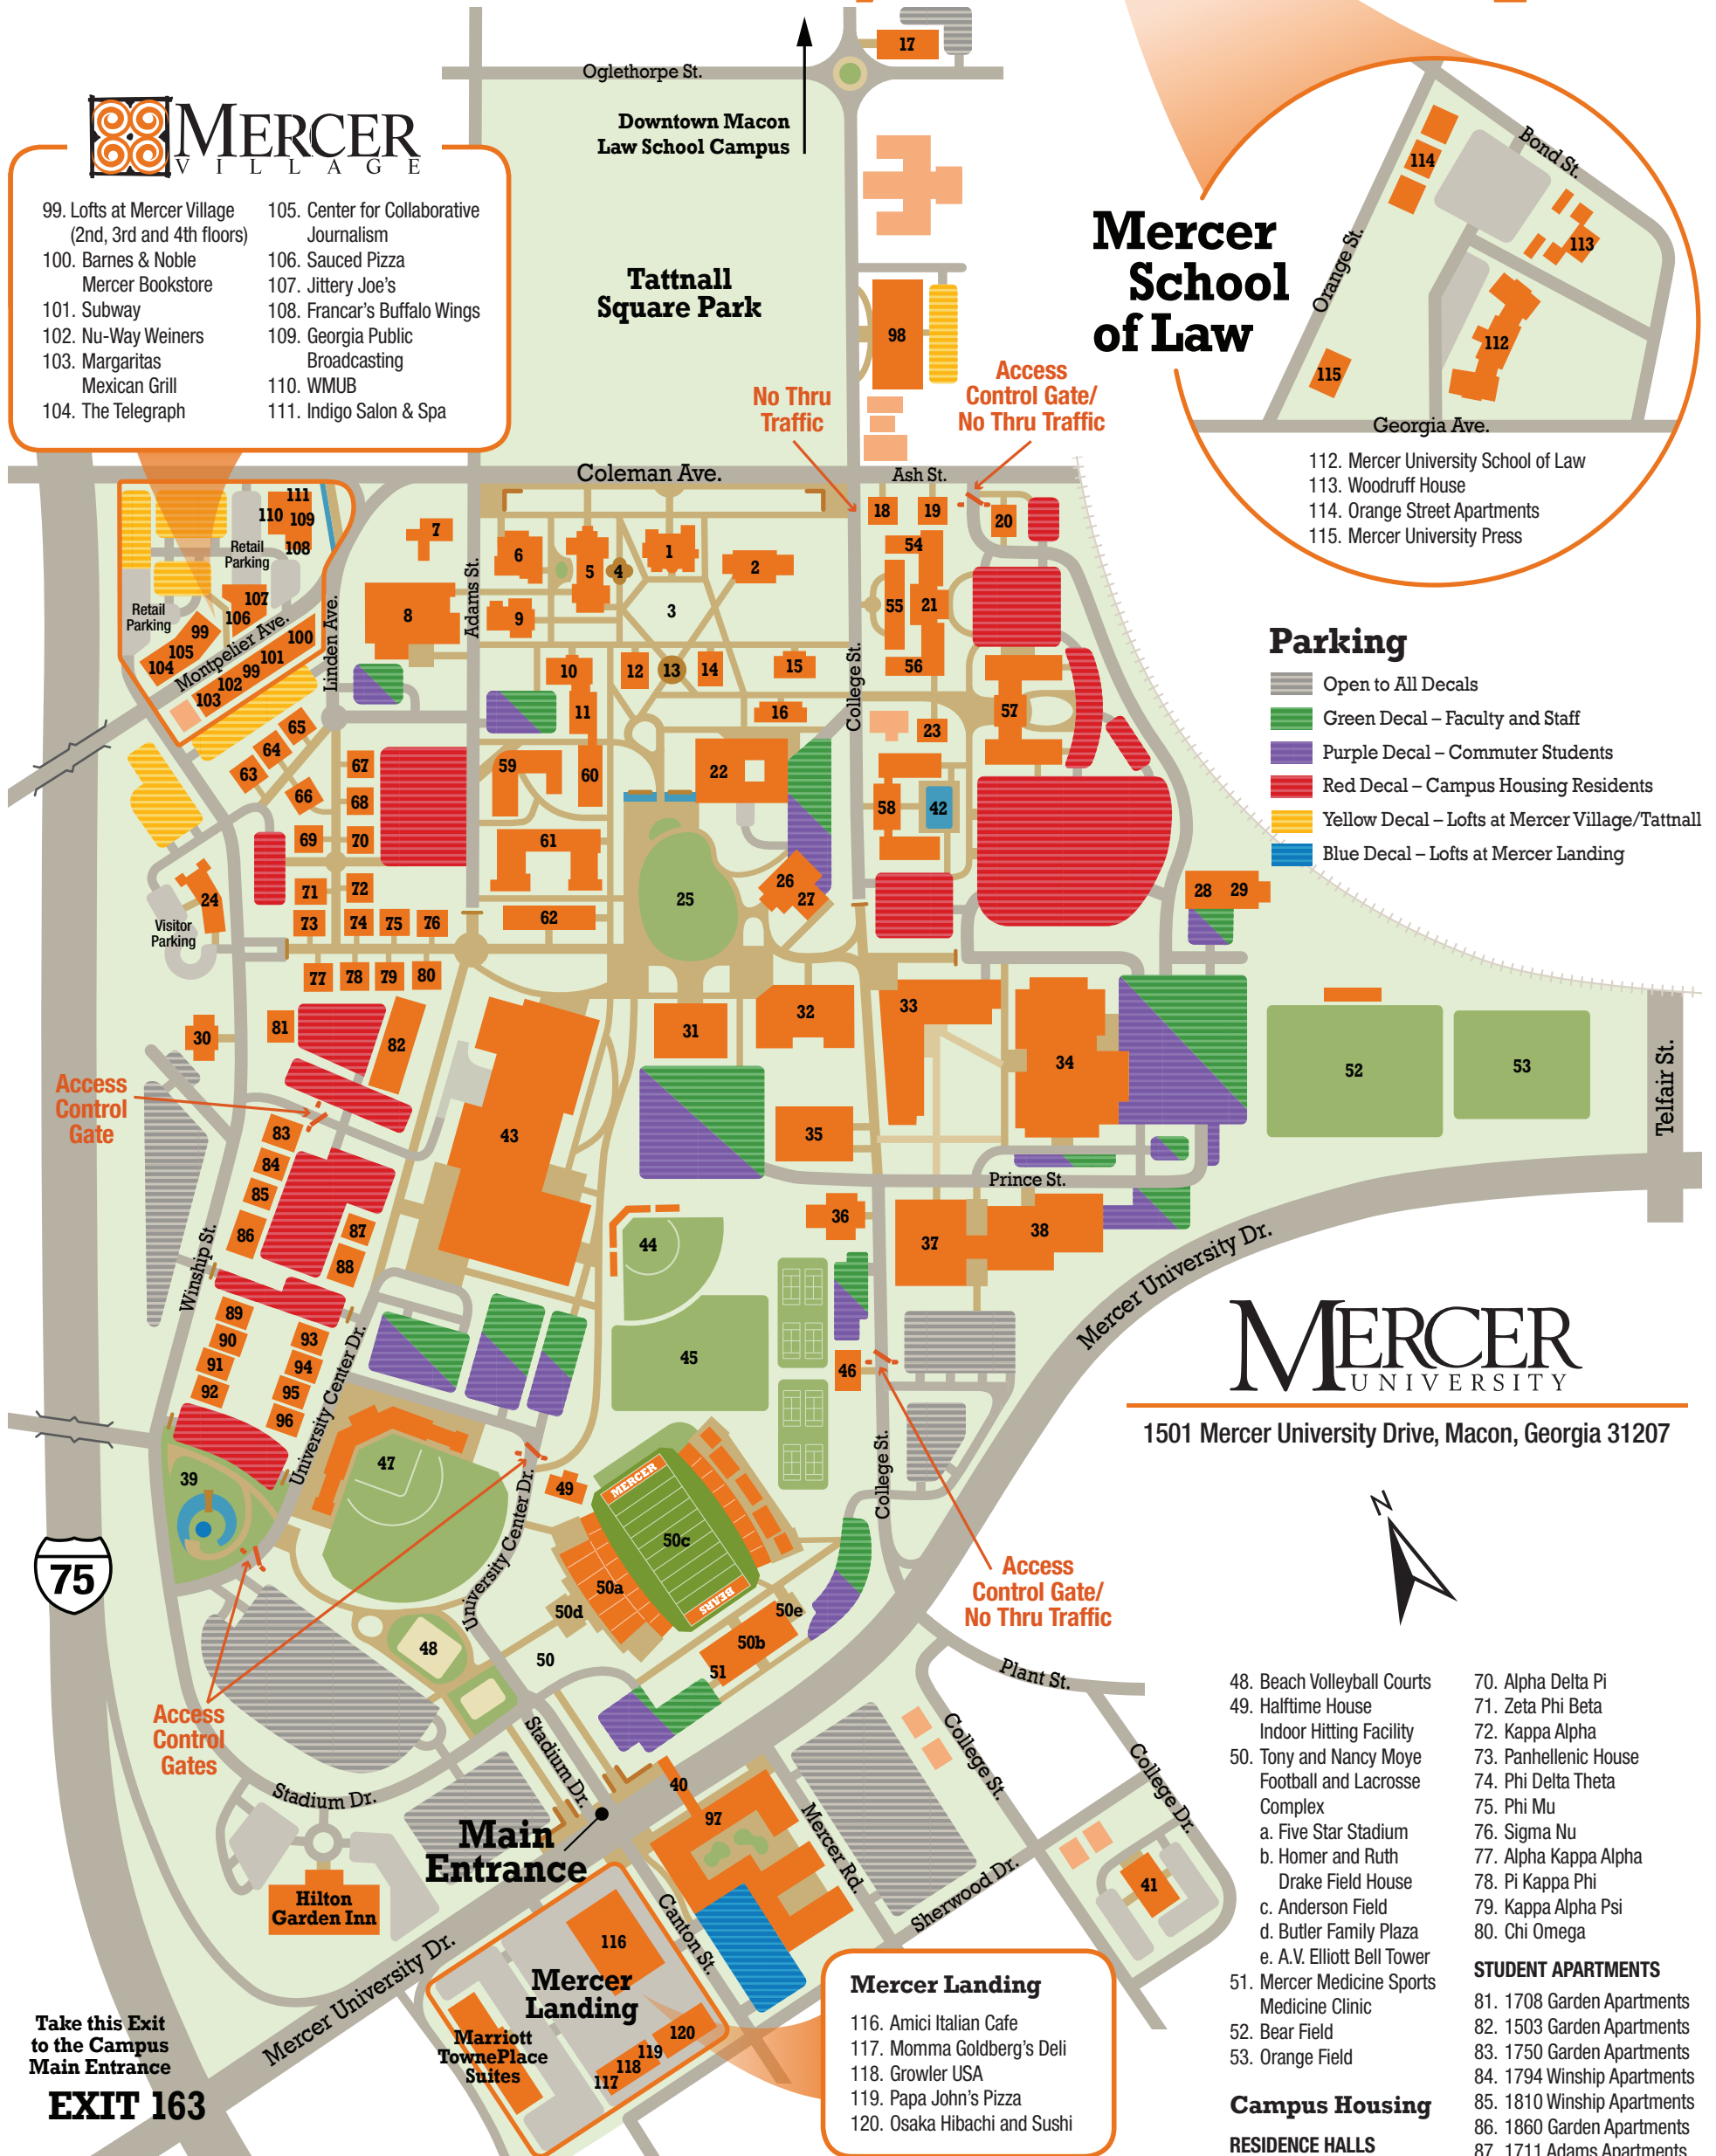

Mercer University Macon Campus

99. Lofts at Mercer Village (2nd, 3rd and 4th floors)
  100. Barnes & Noble Mercer Bookstore
  101. Subway
  102. Nu-Way Weiners
  103. Margaritas Mexican Grill
  104. The Telegraph
  105. Center for Collaborative Journalism
  106. Sauced Pizza
  107. Jittery Joe's
  108. Francar's Buffalo Wings
  109. Georgia Public Broadcasting
  110. WMUB
  111. Indigo Salon & Spa

Mercer School of Law

112. Mercer University School of Law
  113. Woodruff House
  114. Orange Street Apartments
  115. Mercer University Press

Parking

- Open to All Decals
- Green Decal – Faculty and Staff
- Purple Decal – Commuter Students
- Red Decal – Campus Housing Residents
- Yellow Decal – Lofts at Mercer Village/Tattnall
- Blue Decal – Lofts at Mercer Landing

1501 Mercer University Drive, Macon, Georgia 31207

Academic, Administrative, and Student Life Facilities

1. R. Kirby Godsey Administration Building
2. Knight Hall
3. Historic Quad
4. Phi Beta Kappa Plaza
5. Willingham Auditorium
6. Newton Hall
  – Newton Chapel
7. President's Home
8. Allan and Rosemary McCorkle Music Building
  – Neva Langley Fickling Hall
9. Hardman Fine Arts Hall
10. Ryals Hall
11. Langdale Hall
12. Groover Hall
13. Jesse Mercer Plaza
14. Ware Hall
15. Wiggs Hall
16. Computer Science
17. Tattnall Square Center for the Arts
  – N. Logan Lewis Theatre
18. W. G. Lee Alumni House
  – Tift College Alumnae House
20. Honors House
21. Counseling and Psychological Services

22. Connell Student Center
  – Fresh Food Company
  – Which Wich Superior Sandwiches
23. Upward Bound/EOC
24. Emily Parker Myers Admissions and Welcome Center
25. Cruz Plaza
26. Penfield Hall
27. Penfield Annex
  – Academic and Advising Services
  – ROTC
28. Auxiliary Services
29. Information Technology Help Desk

30. Mercer Police
31. Stetson Hall
32. Jack Tarver Library
  – Einstein Bros. Bagels
33. Spearman C. Godsey Science Center
34. School of Medicine
35. Willet Science Center
36. Mercer Innovation Center
  – Hugh F. Smisson III Complex
37. Science and Engineering
38. Engineering
39. M. Diane Owens Garden
40. Pedestrian Bridge
41. Physical Plant/Central Receiving

Athletic and Recreational Facilities

42. Plunkett Pool
43. University Center
  – Hawkins Arena
  – Presidents Dining Room
  – Bell Board Room
  – Farmers Market
  – Chick-fil-A
  – Panda Express
44. Sikes Field
45. Black Field
46. Leroy Peddy Tennis Center
47. OrthoGeorgia Park at Claude Smith Field

48. Beach Volleyball Courts
49. Halftime House
  Indoor Hitting Facility
50. Tony and Nancy Moye Football and Lacrosse Complex
  a. Five Star Stadium
  b. Homer and Ruth Drake Field House
  c. Anderson Field
  d. Butler Family Plaza
  e. A.V. Elliott Bell Tower
51. Mercer Medicine Sports Medicine Clinic
52. Bear Field
53. Orange Field

Campus Housing

RESIDENCE HALLS

54. Boone Hall
55. Porter Hall
56. Dowell Hall
57. Legacy Hall
58. Plunkett Hall
59. Sherwood Hall
60. Roberts Hall
61. Mercer Hall
62. Shorter Hall

GREEK VILLAGE

63. Lambda Chi Alpha
64. Omega Psi Phi
65. Kappa Sigma
66. Alpha Gamma Delta
67. Sigma Alpha Epsilon
68. Delta Sigma Theta
69. Alpha Tau Omega

STUDENT APARTMENTS

81. 1708 Garden Apartments
82. 1503 Garden Apartments
83. 1750 Garden Apartments
84. 1794 Winship Apartments
85. 1810 Winship Apartments
86. 1860 Garden Apartments
87. 1711 Adams Apartments
88. 1751 Garden Apartments
89. 1884 Winship Apartments
90. 1892 Winship Apartments
91. 1934 Winship Apartments
92. 1962 Winship Apartments
93. 1821 Adams Apartments
94. 1883 Garden Apartments
95. 1923 Adams Apartments
96. 1975 Adams Apartments

MERCER LOFTS

97. Lofts at Mercer Landing
  – Human Resources
  – Marketing
  – Communications
  – University Advancement
98. Lofts at Tattnall
99. Lofts at Mercer Village

Take this Exit to the Campus Main Entrance
EXIT 163